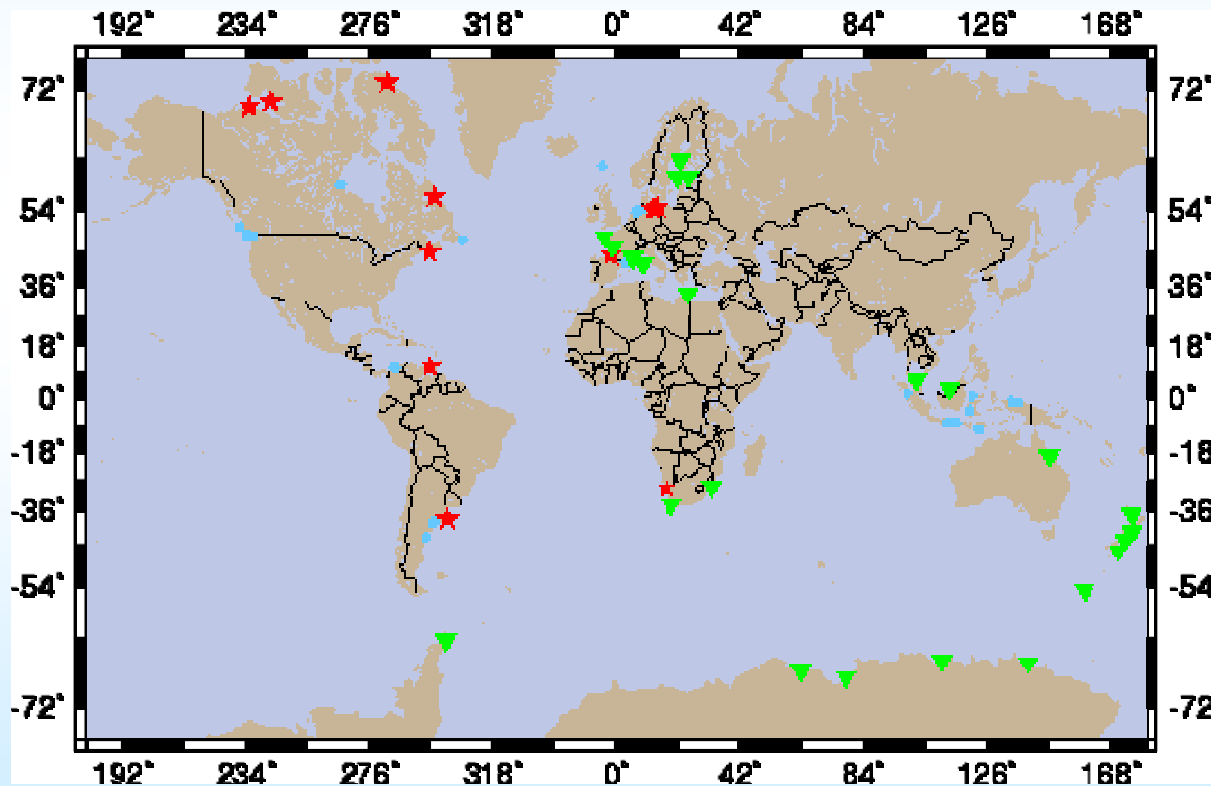

TOS (World view)

- TOS fully accepted
  i.e. GPS data, TG Data,
  TOS form available
  24 (-2) stations
- Proposed
  but no information yet
- Proposed TOS
  i.e. near future
  installation